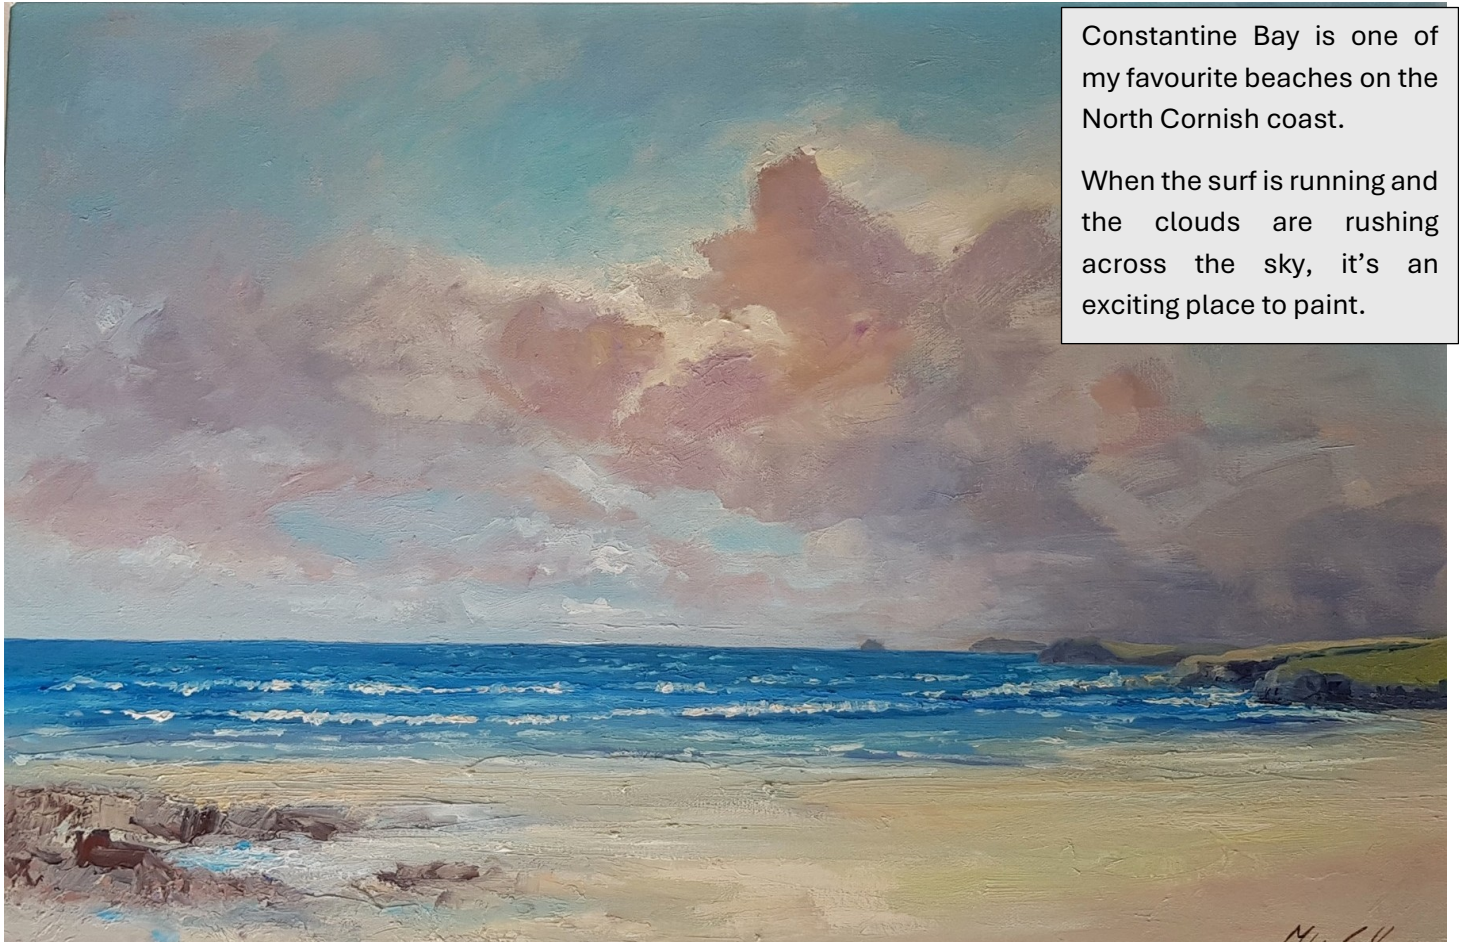

Melanie Cambridge Fine Art

Constantine Bay is one of my favourite beaches on the North Cornish coast.

When the surf is running and the clouds are rushing across the sky, it's an exciting place to paint.

Constantine Bay - £ 750.00
(framed size: 66 x 91cm)

This painting is available to purchase direct from my website, shipped within the UK postage free. For overseas shipping, please contact me in advance. Alternatively, if you wish to visit my North Downs Studio in South London you may collect in person, by arrangement. Supplied in a modern white contemporary frame, as shown above. If you wish to purchase it without this frame, I offer a £50.00 reduction in price.